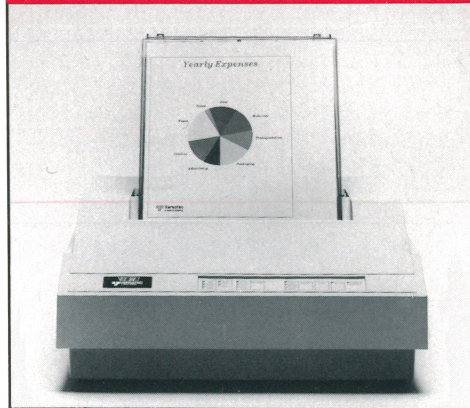

Versacolor Thermal Transfer Color Plotter Supplies Catalog

Now that you've purchased a new Versatec Versacolor thermal transfer color plotter, Versatec wants to keep you fully supplied with a complete range of thermal transfer products. Versatec thermal transfer supplies have been selected to give you the highest quality output. For vivid, consistent output and plotter longevity, use Versatec supplies with all Versatec equipment.

The thermal transfer process uses an ink donor roll to produce a broad color range. The donor rolls are made from a wax-based ink and heat is used to transfer ink to the media. Color output requires a three-pass process, one pass for each color ink. Over 100,000 color combinations are possible.

Monochrome (black) donor rolls produce up to 630 A-size or 450 B-size plots. A single-size monochrome ink donor roll fits all media sizes.

Changing donor rolls is fast and easy with Versacolor. A special cassette holds the donor roll and can be easily inserted into the machine. This handy feature is exclusive to Versacolor. Simply remove the cassette and replace the donor roll. There's no need to worry about tearing the donor roll while threading it inside the machine. Extra cassettes are available for users who want to quickly change from A/A4 or B/A3-size pages or color to monochrome.