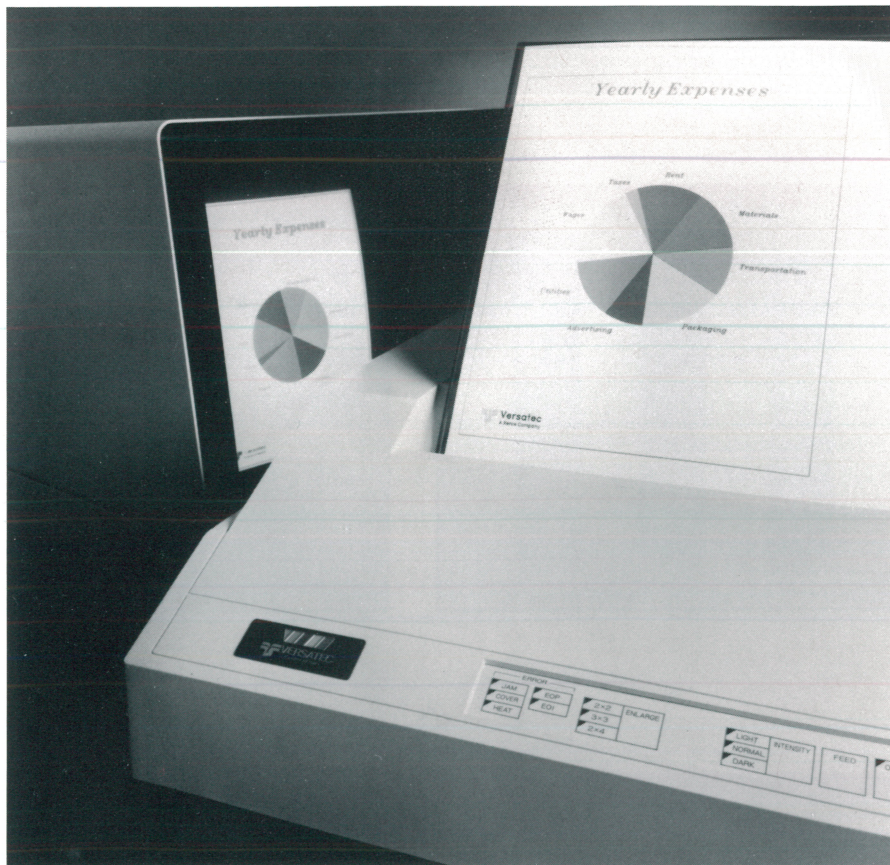

Changing donor rolls is fast and easy with Versacolor. A special cassette holds the donor roll and can be easily inserted into the machine. This handy feature is exclusive to Versacolor. Simply remove the cassette and replace the donor roll. There's no need to worry about tearing the donor roll while threading it inside the machine. Extra cassettes are available for users who want to quickly change from A/A4 or B/A3-size pages or color to monochrome.

Media choices include cut-sheet paper and transparency film. Four sizes are available: A-size (8½" x 11") and B-size (11" x 17") for U.S. machines; and A4-size (210mm x 297mm) and A3-size (297mm x 420mm) for international users. Paper is packaged 500 sheets to the ream, four reams to a carton. Film is available in 100 sheets per package, two packages per carton.

The paper has a smooth, bright white surface which gives colors a bold and brilliant appearance. Use paper for fast check plots and multiple copies. Transparency film is ideal for overheads or overlays. Output comes out dry and ready to use.

To keep your machine operating at peak performance, the writing head should be cleaned when each donor roll is replaced. Versatec recommends using our thermal head cleaner which is designed to remove excess ink from the writing head. Additional accessories for your Versacolor include a six foot power cord, paper stacker, ink donor roll cassette and media cassettes.

Versacolor offers the highest resolution and fastest speed over any other thermal transfer plotter in its price range.